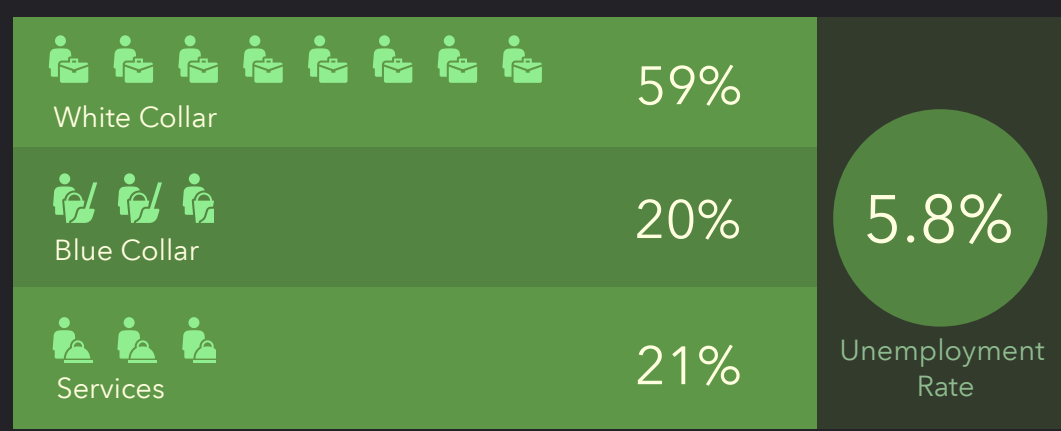

400 South Ave, Springfield, Missouri, 65806 2

Drive time of 10 minutes

EDUCATION

INCOME

EMPLOYMENT

KEY FACTS

DEMOGRAPHIC PROFILE

400 South Ave, Springfield, Missouri, 65806 2