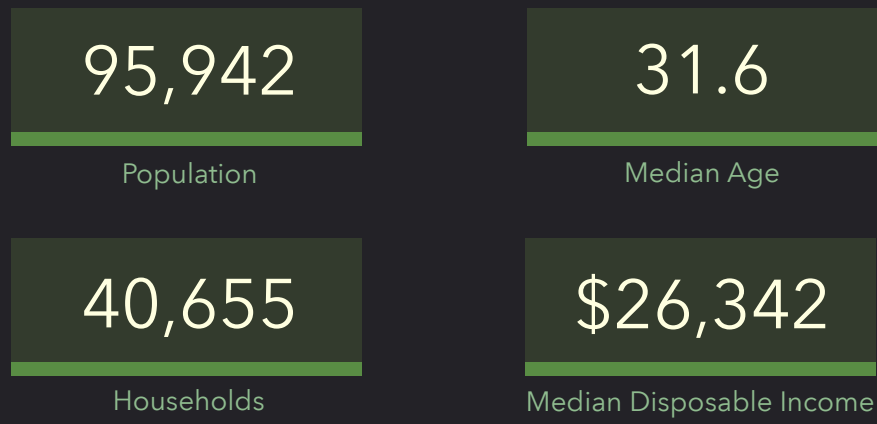

400 South Ave, Springfield, Missouri, 65806 2

Drive time of 10 minutes

EDUCATION

INCOME

EMPLOYMENT

KEY FACTS

DEMOGRAPHIC PROFILE

400 South Ave, Springfield, Missouri, 65806 2