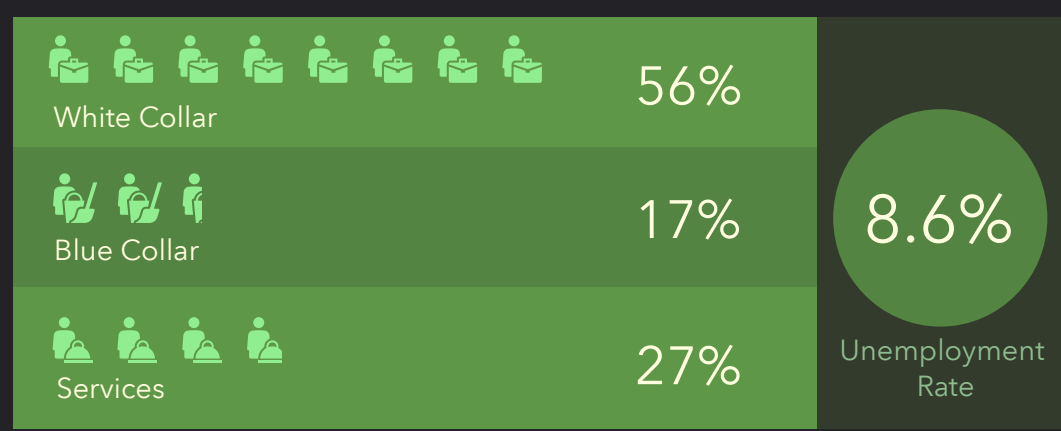

DEMOGRAPHIC PROFILE

400 South Ave, Springfield, Missouri, 65806 2

Drive time of 5 minutes

EDUCATION

INCOME

EMPLOYMENT

KEY FACTS

DEMOGRAPHIC PROFILE

400 South Ave, Springfield, Missouri, 65806 2

Drive time of 10 minutes

EDUCATION

INCOME

EMPLOYMENT

KEY FACTS

DEMOGRAPHIC PROFILE

400 South Ave, Springfield, Missouri, 65806 2