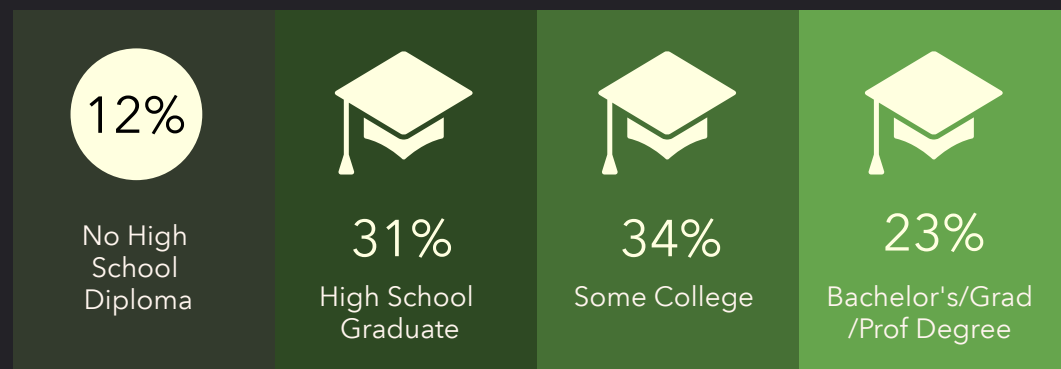

DEMOGRAPHIC PROFILE

400 South Ave, Springfield, Missouri, 65806 2

Drive time of 5 minutes

EDUCATION

INCOME

EMPLOYMENT

KEY FACTS

DEMOGRAPHIC PROFILE

400 South Ave, Springfield, Missouri, 65806 2

Drive time of 10 minutes

EDUCATION

INCOME

EMPLOYMENT

KEY FACTS

DEMOGRAPHIC PROFILE

400 South Ave, Springfield, Missouri, 65806 2