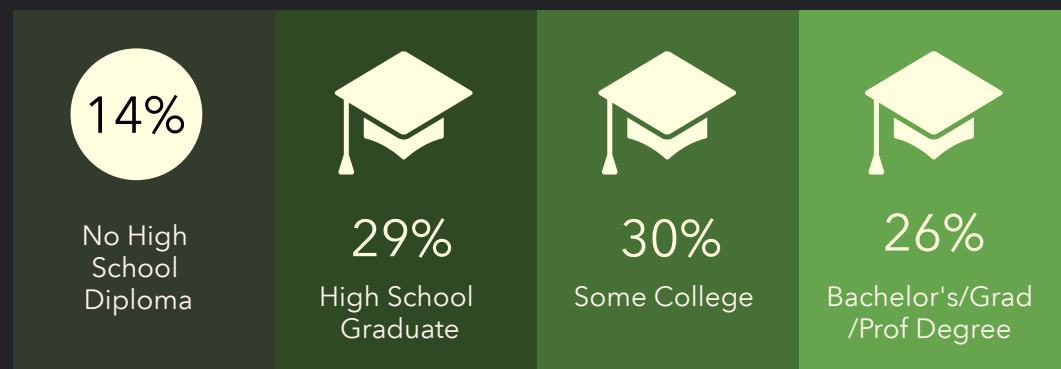

DEMOGRAPHIC PROFILE

400 South Ave, Springfield, Missouri, 65806 2

Drive time of 5 minutes

EDUCATION

INCOME

EMPLOYMENT

KEY FACTS

DEMOGRAPHIC PROFILE

400 South Ave, Springfield, Missouri, 65806 2

Drive time of 10 minutes

EDUCATION

INCOME

EMPLOYMENT

KEY FACTS

DEMOGRAPHIC PROFILE

400 South Ave, Springfield, Missouri, 65806 2