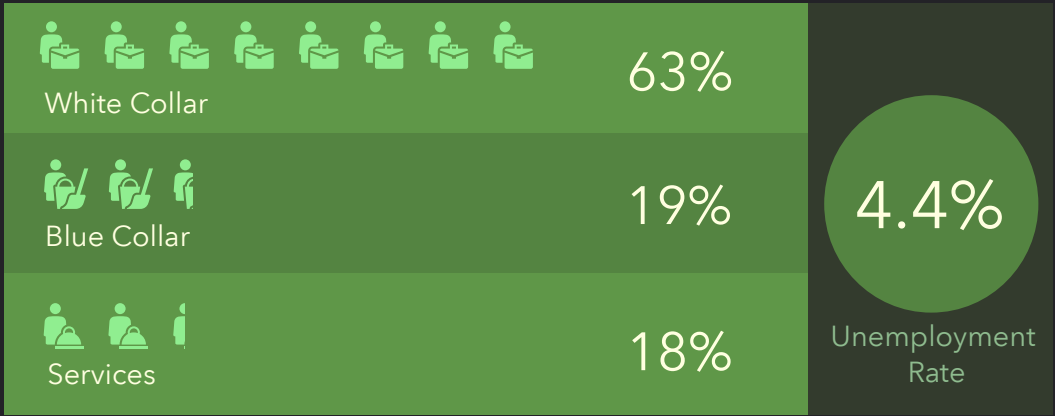

EMPLOYMENT