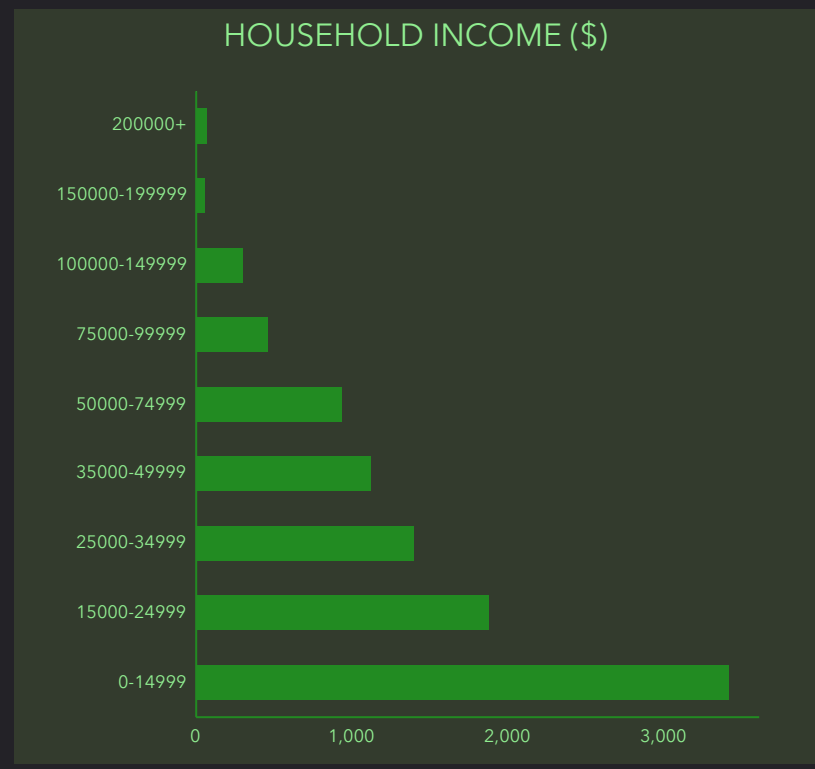

DEMOGRAPHIC PROFILE

400 South Ave, Springfield, Missouri, 65806 2

Drive time of 5 minutes

EDUCATION

INCOME

EMPLOYMENT

KEY FACTS

DEMOGRAPHIC PROFILE

400 South Ave, Springfield, Missouri, 65806 2

Drive time of 10 minutes

EDUCATION

INCOME

EMPLOYMENT

KEY FACTS

DEMOGRAPHIC PROFILE

400 South Ave, Springfield, Missouri, 65806 2