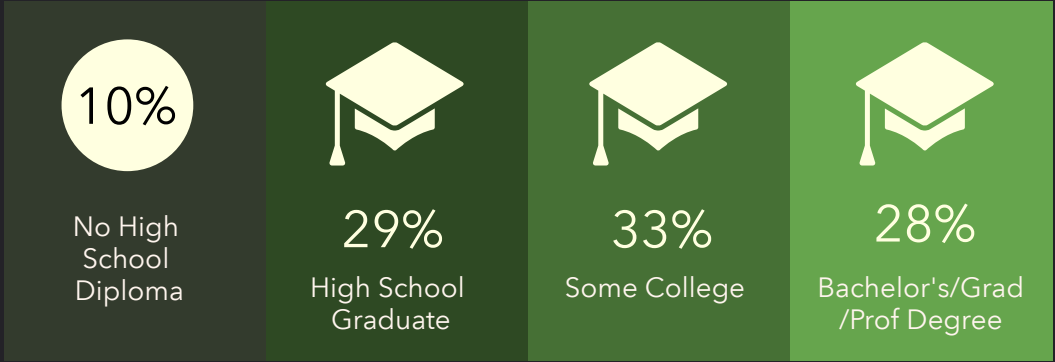

DEMOGRAPHIC PROFILE

400 South Ave, Springfield, Missouri, 65806 2

Drive time of 15 minutes

EDUCATION

EMPLOYMENT

KEY FACTS

INCOME