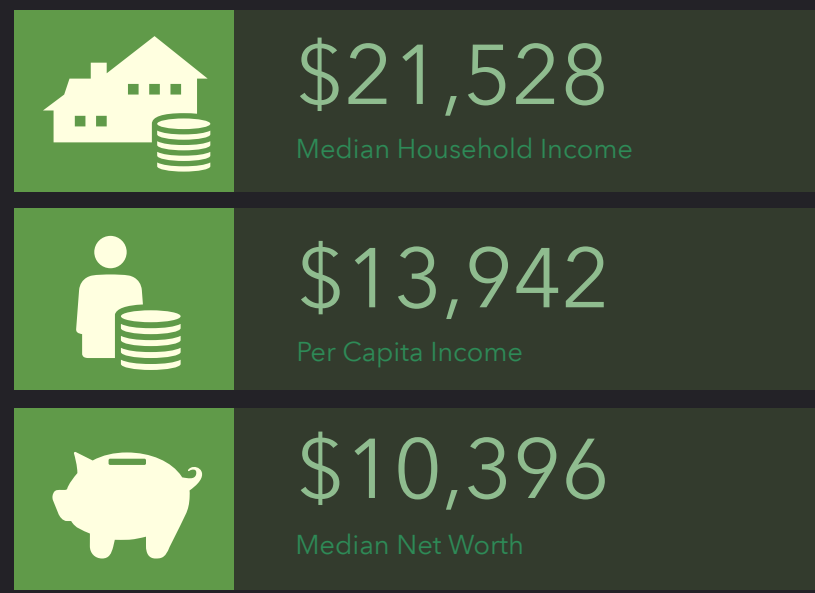

DEMOGRAPHIC PROFILE

400 South Ave, Springfield, Missouri, 65806 2

Drive time of 5 minutes

EDUCATION

INCOME

EMPLOYMENT

KEY FACTS

DEMOGRAPHIC PROFILE

400 South Ave, Springfield, Missouri, 65806 2

Drive time of 10 minutes

EDUCATION

INCOME

EMPLOYMENT

KEY FACTS

DEMOGRAPHIC PROFILE

400 South Ave, Springfield, Missouri, 65806 2