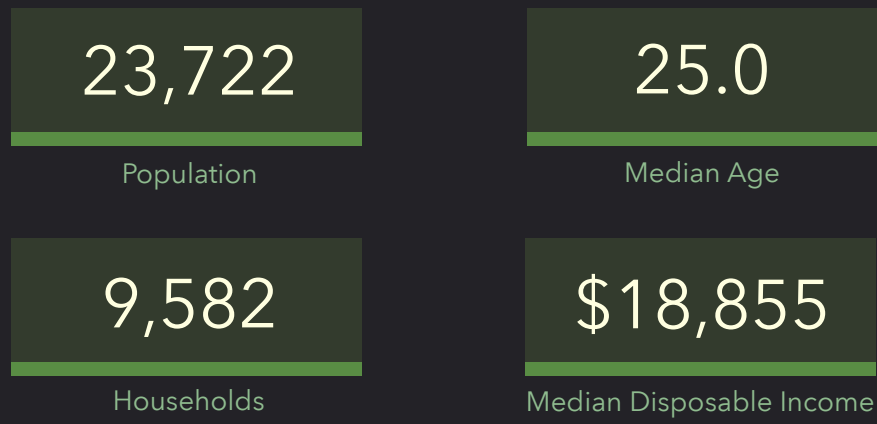

DEMOGRAPHIC PROFILE

400 South Ave, Springfield, Missouri, 65806 2

Drive time of 5 minutes

EDUCATION

INCOME

EMPLOYMENT

KEY FACTS

DEMOGRAPHIC PROFILE

400 South Ave, Springfield, Missouri, 65806 2

Drive time of 10 minutes

EDUCATION

INCOME

EMPLOYMENT

KEY FACTS

DEMOGRAPHIC PROFILE

400 South Ave, Springfield, Missouri, 65806 2