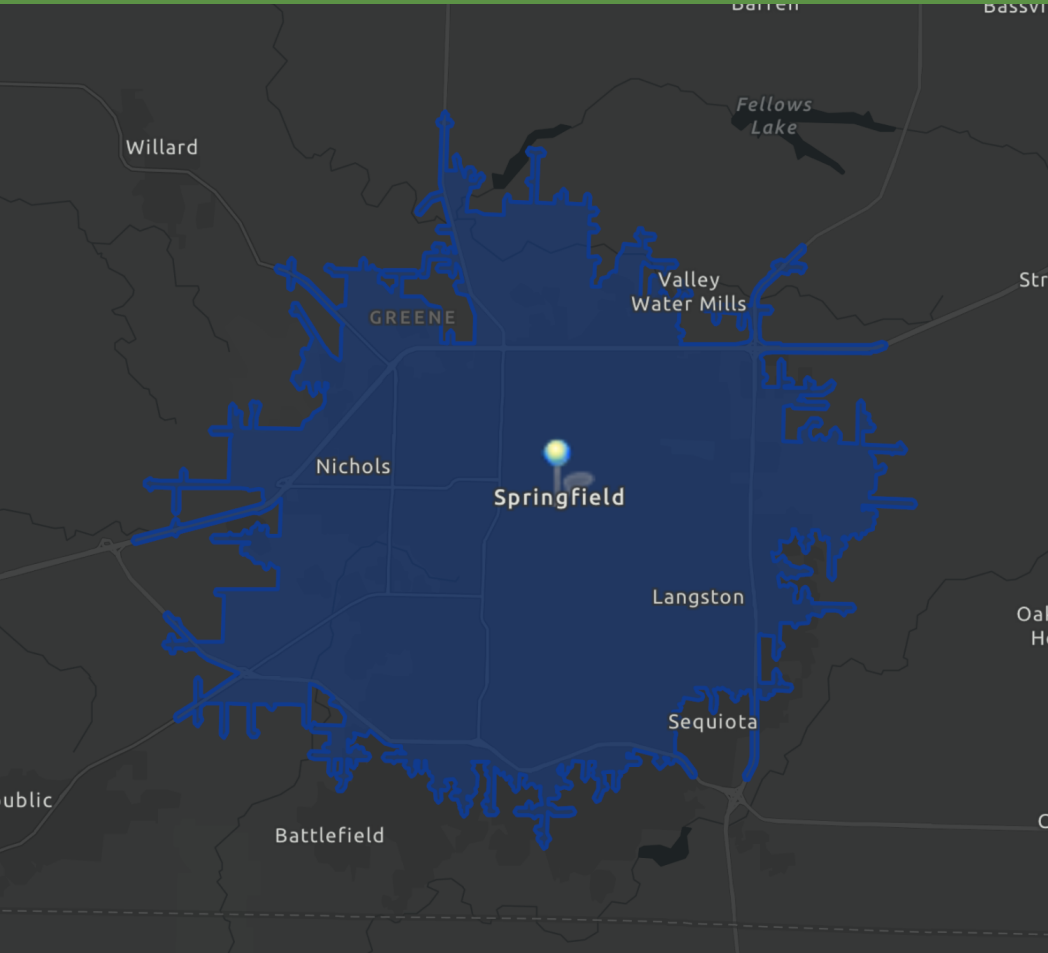

DEMOGRAPHIC PROFILE

400 South Ave, Springfield, Missouri, 65806 2

Drive time of 15 minutes