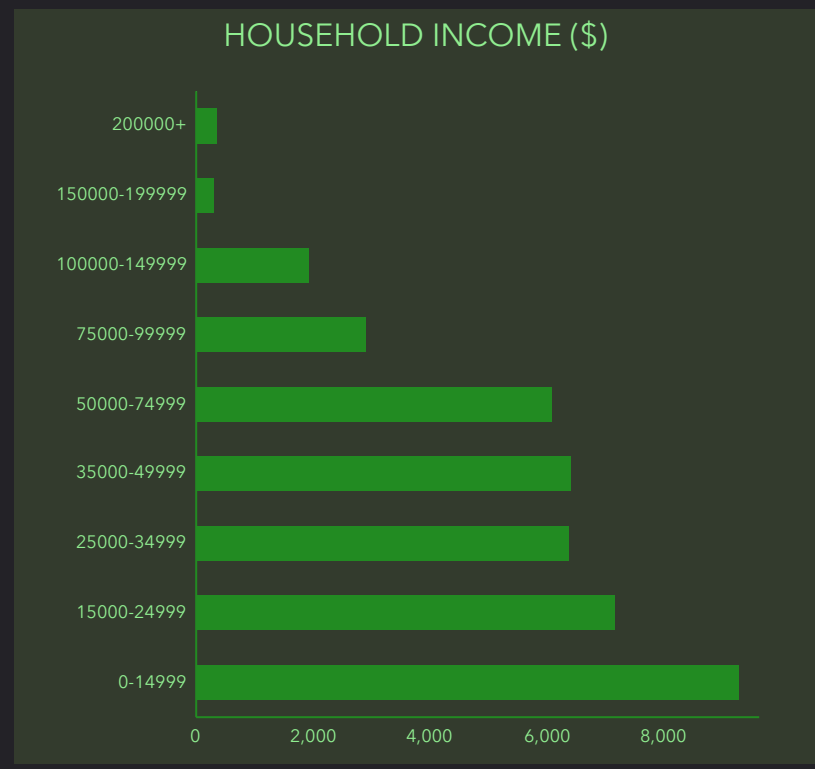

400 South Ave, Springfield, Missouri, 65806 2

Drive time of 10 minutes

EDUCATION

INCOME

EMPLOYMENT

KEY FACTS

DEMOGRAPHIC PROFILE

400 South Ave, Springfield, Missouri, 65806 2

Drive time of 15 minutes

EDUCATION

EMPLOYMENT

KEY FACTS

INCOME