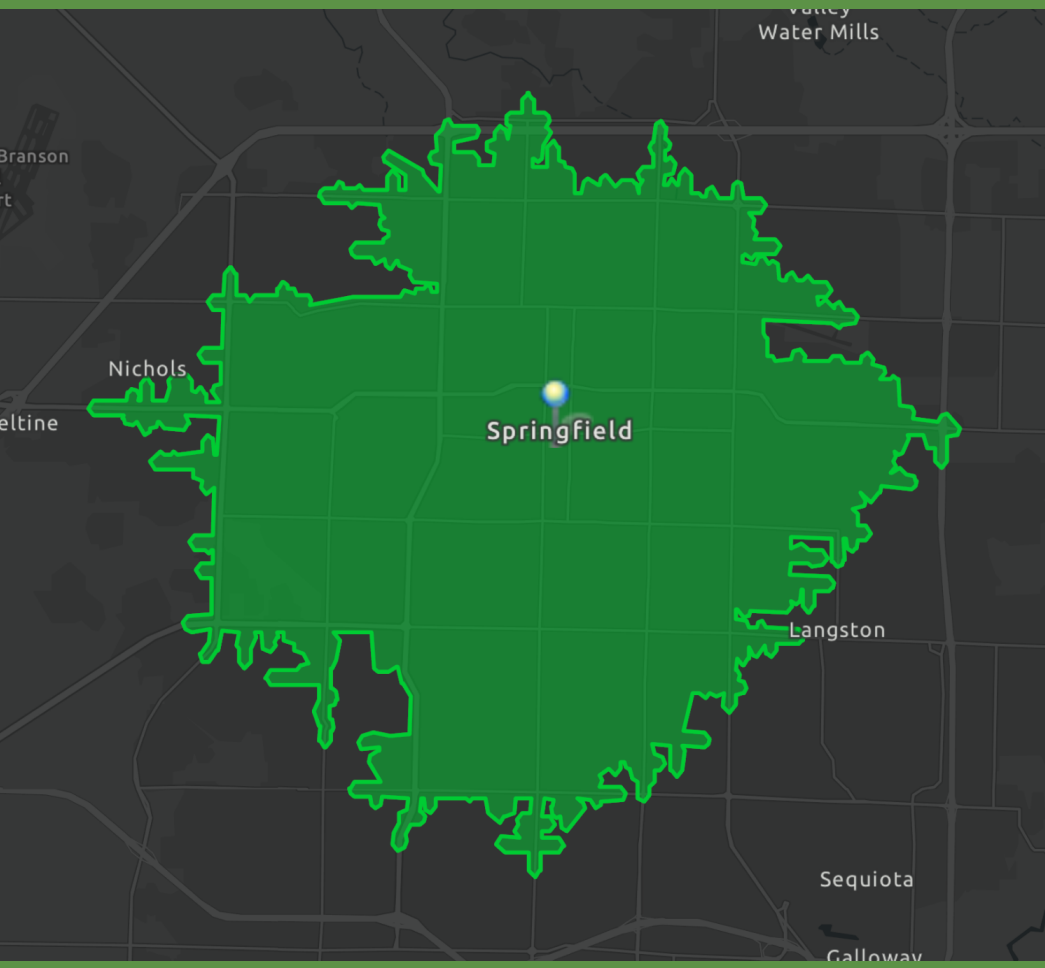

DEMOGRAPHIC PROFILE

400 South Ave, Springfield, Missouri, 65806 2

Drive time of 5 minutes

EDUCATION

INCOME

EMPLOYMENT

KEY FACTS

DEMOGRAPHIC PROFILE

400 South Ave, Springfield, Missouri, 65806 2

Drive time of 10 minutes

EDUCATION

INCOME

EMPLOYMENT

KEY FACTS

DEMOGRAPHIC PROFILE

400 South Ave, Springfield, Missouri, 65806 2