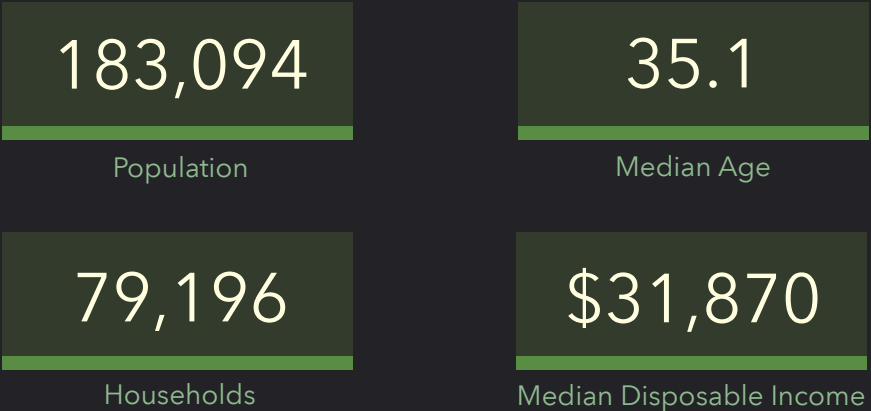

Drive time of 15 minutes

EDUCATION

EMPLOYMENT

KEY FACTS

INCOME