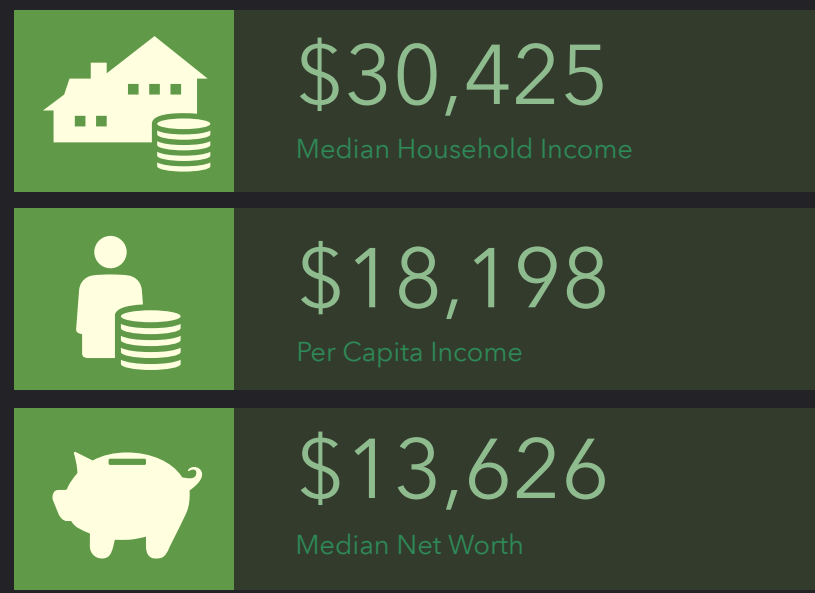

400 South Ave, Springfield, Missouri, 65806 2

Drive time of 10 minutes

EDUCATION

INCOME

EMPLOYMENT

KEY FACTS

DEMOGRAPHIC PROFILE

400 South Ave, Springfield, Missouri, 65806 2