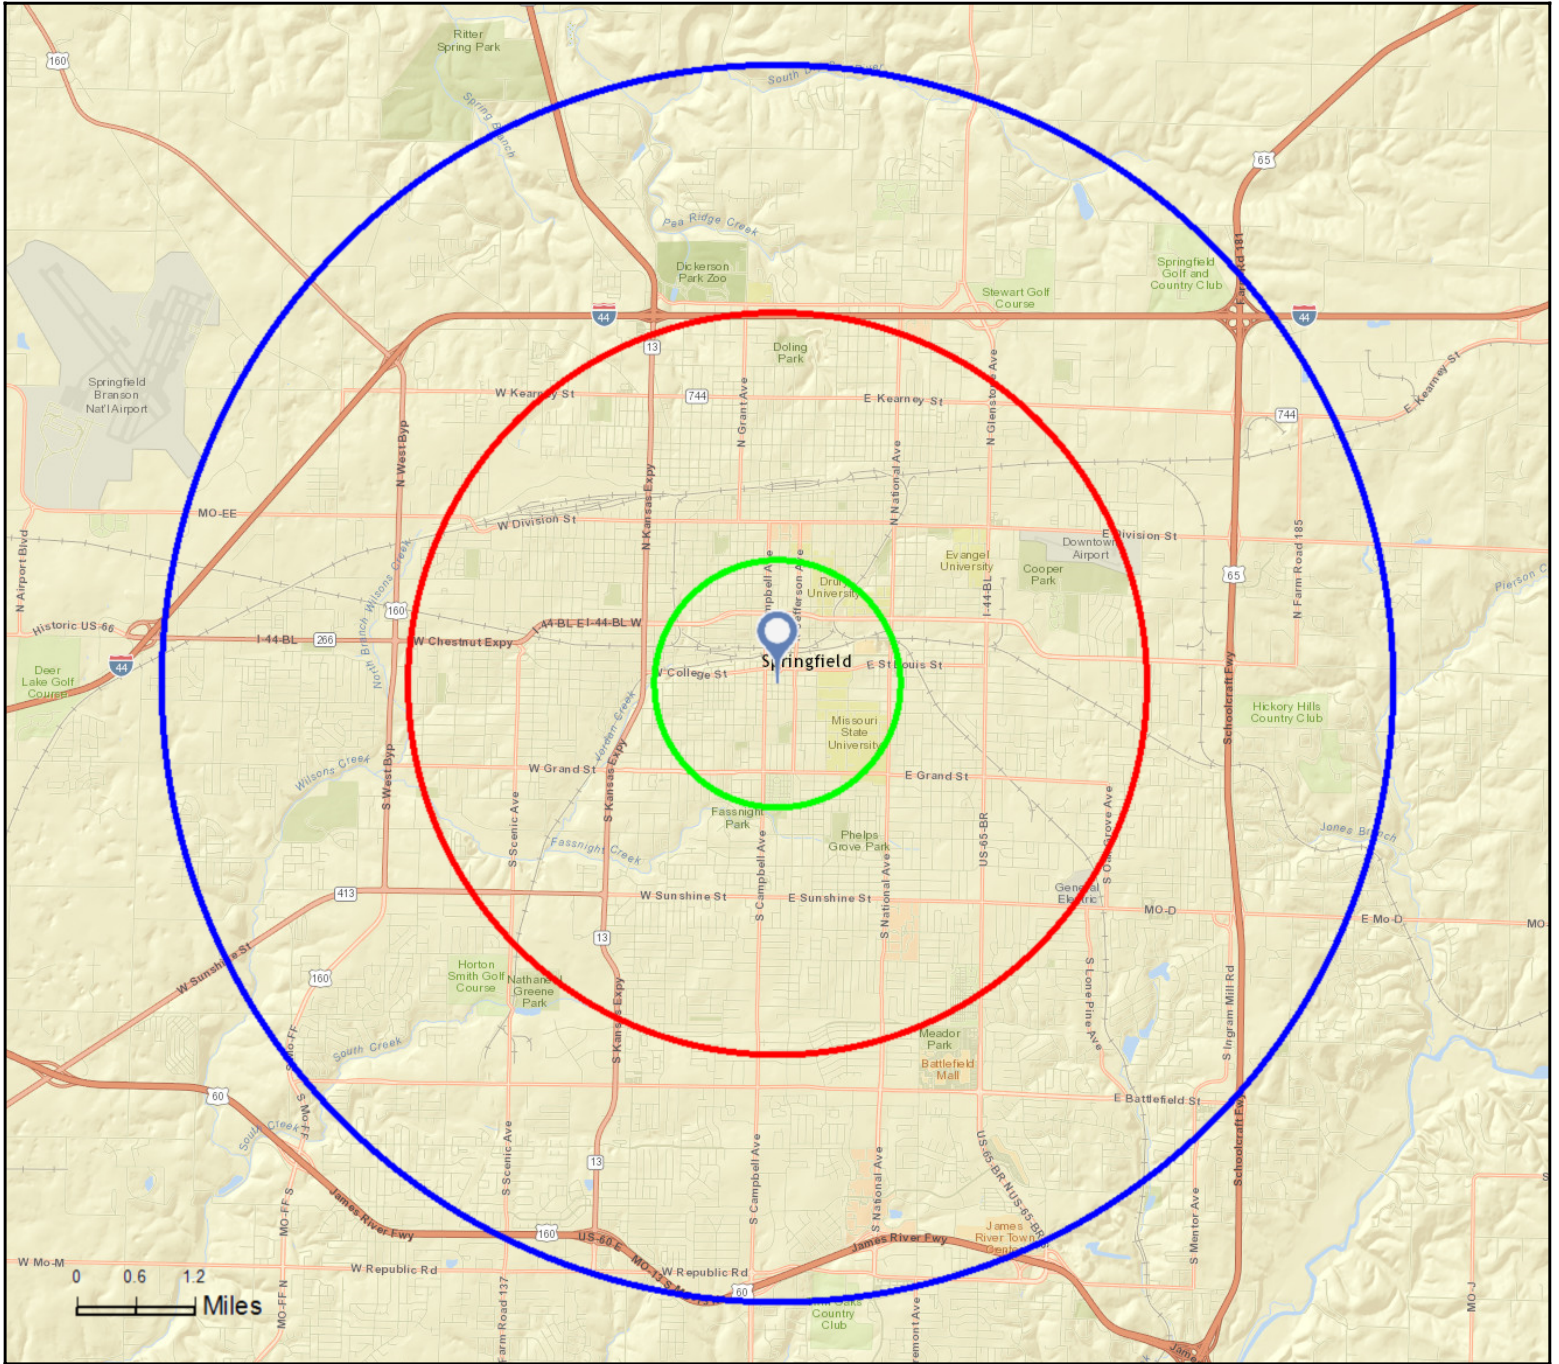

Site Map

Downtown SGF 3
400 South Ave, Springfield, Missouri, 65806
Rings: 1, 3, 5 mile radii

Prepared by Esri
Latitude: 37.20702
Longitude: -93.29229

October 18, 2016