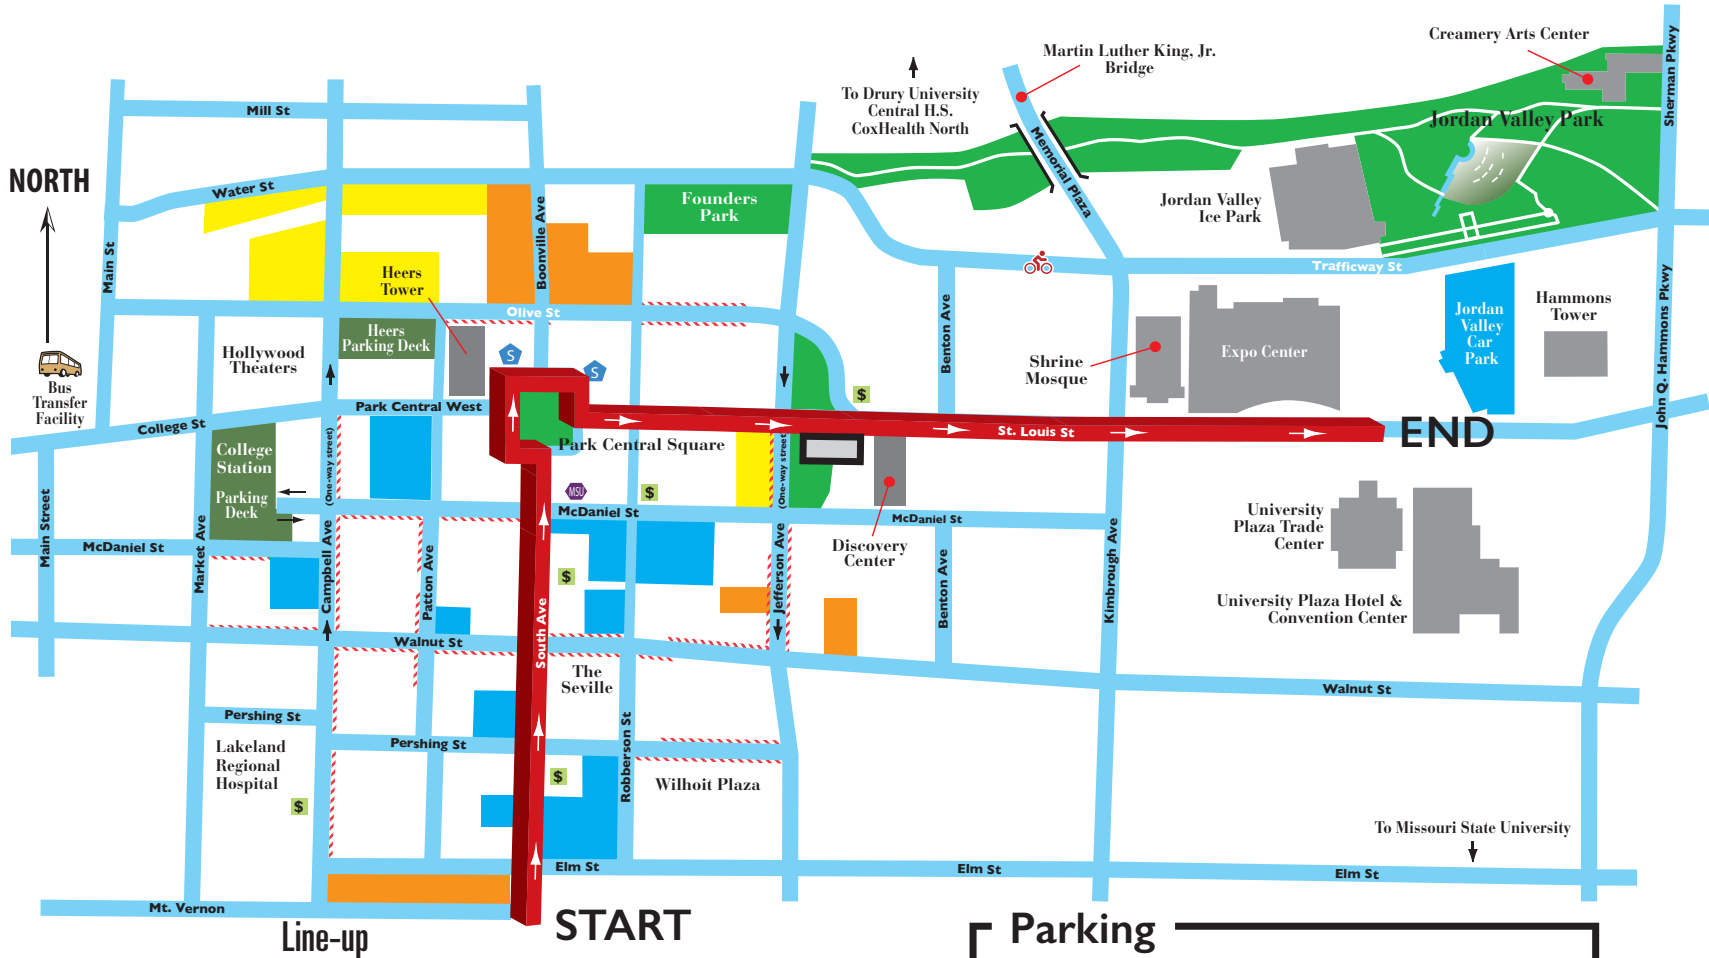

DOWNTOWN SPRINGFIELD CHRISTMAS PARADE

SATURDAY, DEC. 8 AT 2 PM

Parade Route

Parking

	Free after 5 p.m. & Weekends		Free Parking
	Free customer parking Up to 3 hrs Mon-Fri until 5 p.m. Open until 2 a.m. 7 days a week		Paid Parking
Free on-street parking (2 hr limit)			